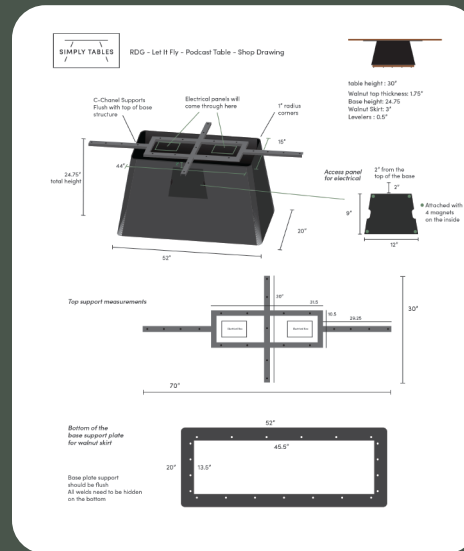

We'll enjoy the results together

Learn more at [Simplytables.com](https://www.simplytables.com)

Collaboration begins