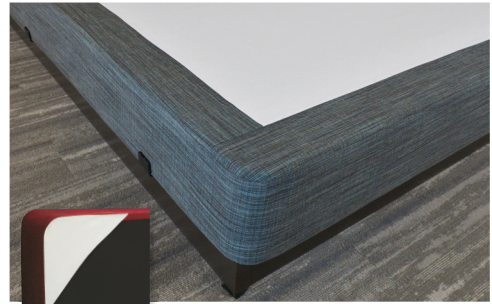

DECORATOR
INDUSTRIES

ItFits! Foundation Cover

ItFits! Foundation Cover is patent proven technology for the bedding industry. This product is smart and innovative with it's easy-to-use design that provides a tight and fitted box spring cover. The well kept appearance adds to each hotel room's appeal and promises an exceptional night in your home away from home! Saving you money with less time in upkeep for your staff, the ItFits! high quality cover will have less wear and tear, which ultimately leads to an extended product life.

*From the very first night,
ItFits! right, ItFits! tight.*

▲ The **Standard Foundation Cover** makes the bed look messy, it will shift and move.

▲ The **ItFits! Foundation Cover** keeps a tight, crisp, clean look to the bed and doesn't move!