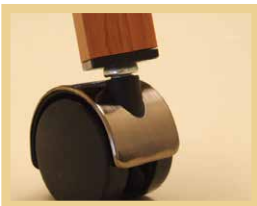

Style 3201

	3201
WIDTH	24"
DEPTH	27"
HEIGHT	40"
SEAT HEIGHT	19"
ARM HEIGHT	26"
YARDS	2.5

OPTIONS

-WA
(WOOD ARM)

-NH
(NAILHEAD TRIM)

-9(2)
(CASTER ON FRONT LEGS OF
ARM CHAIRS ONLY)

-RFP
(RECESSED FINGER PULL)

Black Walnut

Walnut

Wheat

Medium Oak

Regency Walnut

Gray Wash

*Wood grain shown may vary from actual product.

NUGRAIN SERIES ALUMINUM STACKING CHAIRS